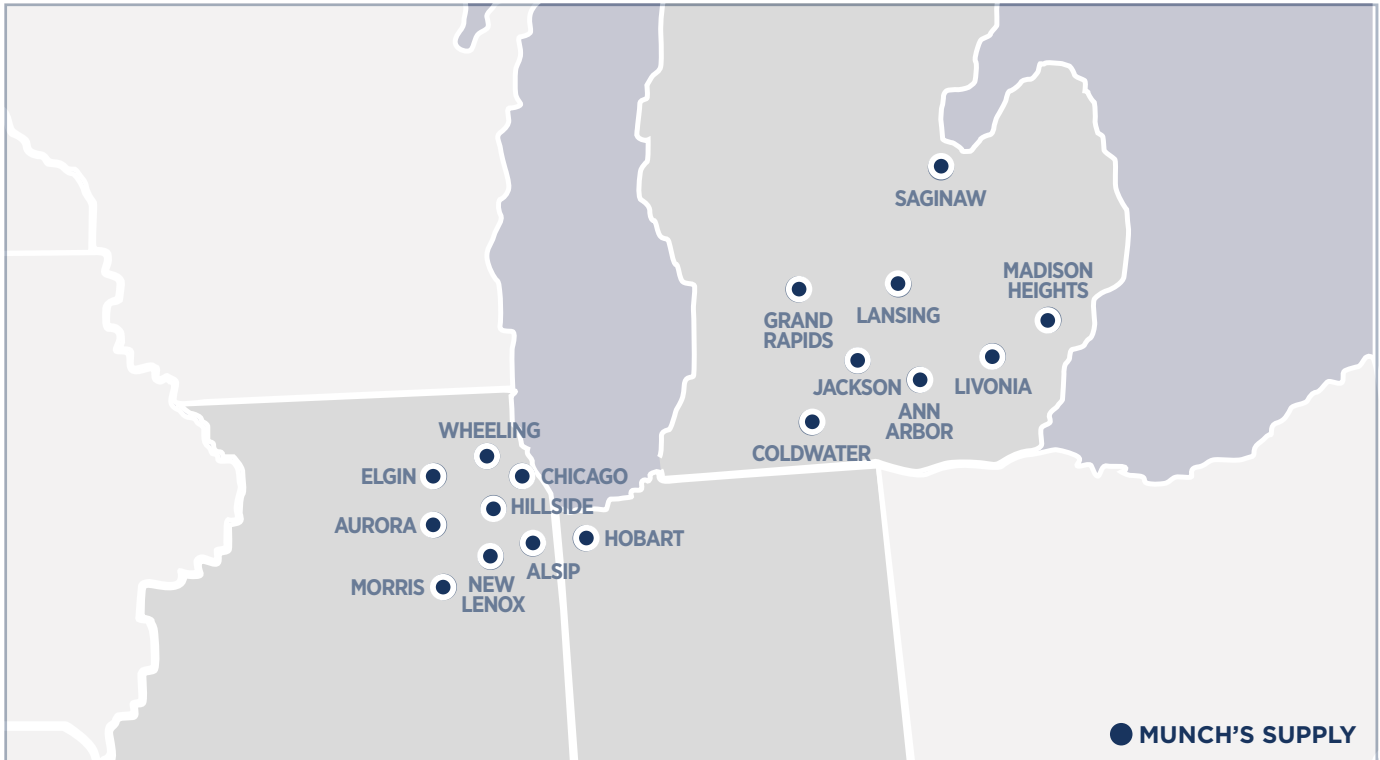

WE MAKE IT EASY™

WE'RE EVERYWHERE YOU NEED US!

MUNCH'S SUPPLY

ALSIP, IL
5621 W. 115th St.
Alsip, IL 60803
P (708) 597-2663
F (708) 597-2123
M-F 6 a.m. - 5 p.m.
Sat. 7 - 11 a.m.

AURORA, IL
1631 Landmark Rd.
Aurora, IL 60506
P (630) 801-9060
F (630) 801-9181
M-F 6:30 a.m. - 5 p.m.
Sat. 7 - 11 a.m.

CHICAGO, IL
2650 W. Addison St.
Chicago, IL 60618
P (773) 360-5959
F (773) 248-0131
M-F 6:30 a.m. - 5 p.m.
Sat. 7 - 11 a.m.

ELGIN, IL
1111 Davis Rd. Unit C
Elgin, IL 60123
P (847) 499-5570
F (847) 499-5580
M-F 6:30 a.m. - 5 p.m.
Sat. 7 - 11 a.m.

HILLSIDE, IL
300 N. Mannheim Rd.
Hillside, IL 60162
P (708) 547-1121
F (708) 547-1198
M-F 6 a.m. - 5 p.m.
Sat. 7 - 11 a.m.

MORRIS, IL
2403 Sycamore Rd.
Morris, IL 60450
P (815) 942-4171
F (815) 942-8374
M-F 6:30 a.m. - 5 p.m.

NEW LENOX, IL
1901 Ferro Dr.
New Lenox, IL 60451
P (815) 723-1111
F (815) 723-4675
M-F 6:30 a.m. - 5 p.m.
Sat. 7 - 11 a.m.

WHEELING, IL
301 Alice St.
Wheeling, IL 60090
P (847) 229-9333
F (847) 229-8673
M-F 6:30 a.m. - 5 p.m.
Sat. 7 - 11 a.m.

HOBART, IN
1951 Northwind Pkwy.
Hobart, IN 46342
P (219) 400-0400
F (219) 947-2558
M-F 6:30 a.m. - 5 p.m.
Sat. 7 - 11 a.m.

GRAND RAPIDS, MI
5805 Weller Ct. Ste C
Wyoming, MI 49509
P (616) 559-0076
F (616) 534-2358
M-F 6:30 a.m. - 5 p.m.

LIVONIA, MI
32713 Schoolcraft Rd.
Livonia, MI 48150
P (734) 742-5350
F (734) 742-5360
M-F 6:30 a.m. - 5 p.m.

MADISON HEIGHTS, MI
30000 Stephenson Hwy Unit C
Madison Heights, MI 48071
P (248) 826-6882
F (248) 983-5131
M-F 6:30 a.m. - 5 p.m.

ANN ARBOR, MI
141 Jackson Industrial
Ann Arbor, MI 48103
Ph: (734) 665-8831
Fax: (734) 665-0679
M-F: 7:30 a.m. - 4:30 p.m.

COLDWATER, MI
36 Mill Street
Coldwater, MI 49036
Ph: (517) 278-5604
Fax: (517) 279-7350
M-F: 7:30 a.m. - 4:30 p.m.

JACKSON, MI
1021 Belden Road
Jackson, MI 49203
Ph: (517) 782-0557
Fax: (517) 782-1155
M-F: 7:30 a.m. - 4:30 p.m.

LANSING, MI
1115 S. Pennsylvania
Lansing, MI 48912
Ph: (517) 487-3900
Fax: (517) 487-1119
M-F: 7:30 a.m. - 4:30 p.m.

SAGINAW, MI
3951 Bay Rd.
Saginaw, MI 48603
Ph: (989) 754-1413
Fax: (989) 754-4241
M-F: 7:30 a.m. - 4:30 p.m.